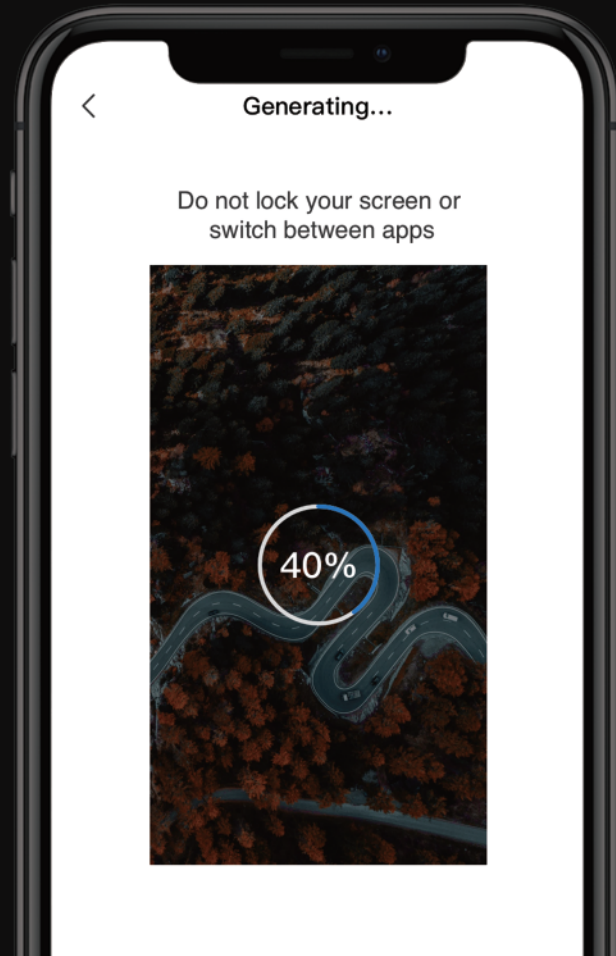

Fly farther while maintaining crisp, clear visuals with Autel SkyLink, our strongest image transmission system yet, which offers a transmission range of 7.4 miles, transmission quality of 2.7K/30FPS, and superior anti-interference capabilities, all while relaying stunning HD video.

2.4/5.8/5.2GHz

7.4Miles

2.7K/30FPS

SoundRecord: Bring Your Videos To Life

Record voices and ambient sounds on the ground through the smartphone, allowing you to bring your videos to life even when your drone is far away or use it to narrate while filming for better editing workflow.

SuperDownload

Done shooting? Simply place your smartphone close to the Lite to upload photos and videos at a speedy rate of 160Mbps using the Autel Sky app.

MovieMaster: Easy Movie Making And Sharing

The Autel Sky app provides you a suite of video templates for quick and easy movie-making, allowing you to drastically reduce the tedious editing process so you can create share your creations on the spot.

Ultra Wide Angle Obstacle Avoidance

Fly faster, safer, and more confidently than ever before with Autel's new ultra wide angle obstacle avoidance cameras. The sensors give the EVO Lite a front field of view of 150 degrees, eliminating more blindspots than traditional systems while reducing the number of cameras needed.