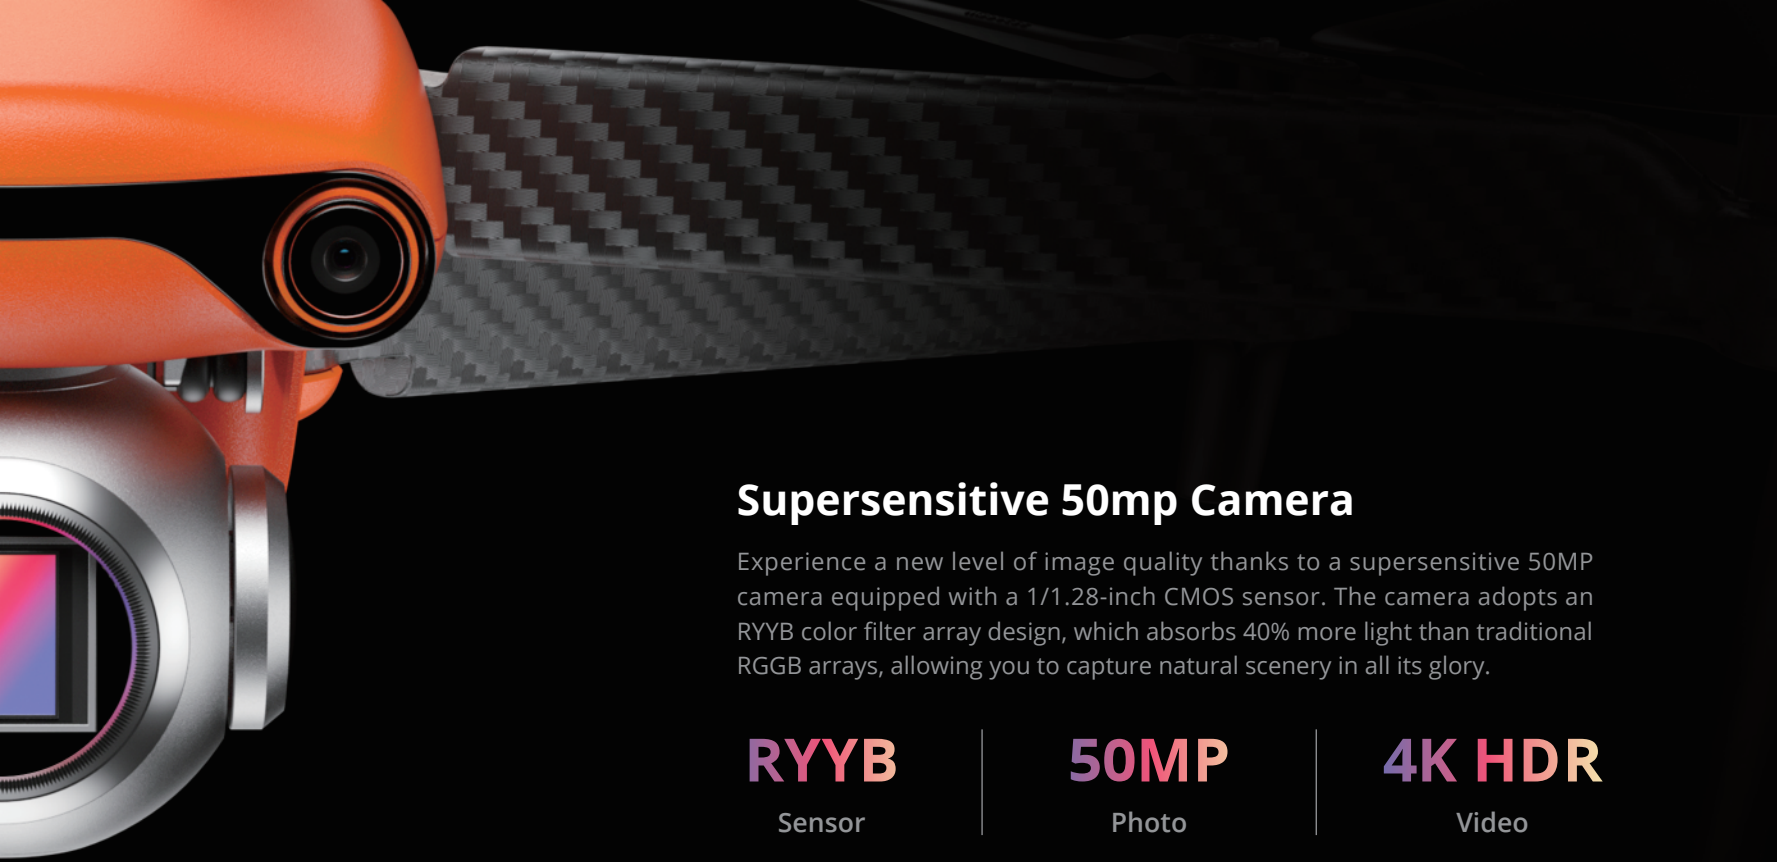

1" CMOS | **F2.8~F11**

6K/30P Video | **20MP**

EVO Lite

Instant Lightweight Champion

World's First 4-axis Gimbal Design

The EVO Lite is the first drone in the world to introduce a four-axis gimbal design, enabling you to shoot vertical videos for easy editing and sharing on mobile devices.

Supersensitive 50mp Camera

Experience a new level of image quality thanks to a supersensitive 50MP camera equipped with a 1/1.28-inch CMOS sensor. The camera adopts an RYYB color filter array design, which absorbs 40% more light than traditional RGGB arrays, allowing you to capture natural scenery in all its glory.