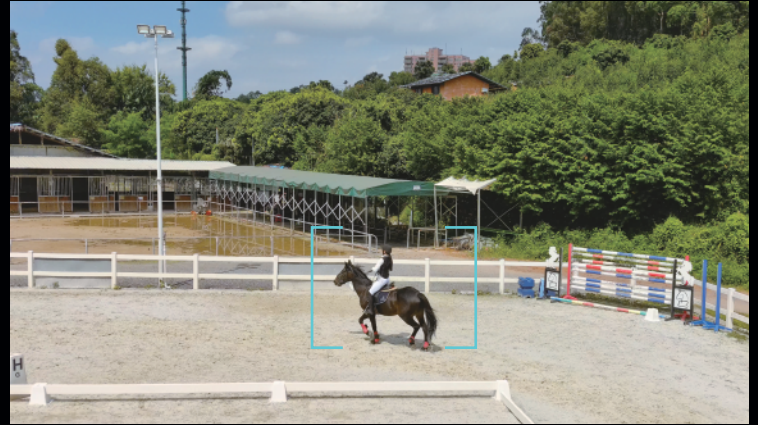

Arctic White

Autel Orange

Deep Space Gray

Cinematic Shots With A Single Click

Create dramatic, professional-level shots at the touch of a button with four automatic shooting modes. Add a soundtrack and filters in the Autel Sky app to make your video even more epic, allowing you to produce unforgettable results whether you're a veteran pilot or completely new to the drone game.

Your Personal Paparazzi

With the touch of a button, the Lite will rise into the air and snap a photo of you and your friends, automatically adjusting the lens so no one gets left out. Blur the background automatically for additional cinematic effect or dramatically reveal your epic destination — whether it's the top of a mountain or your own backyard.